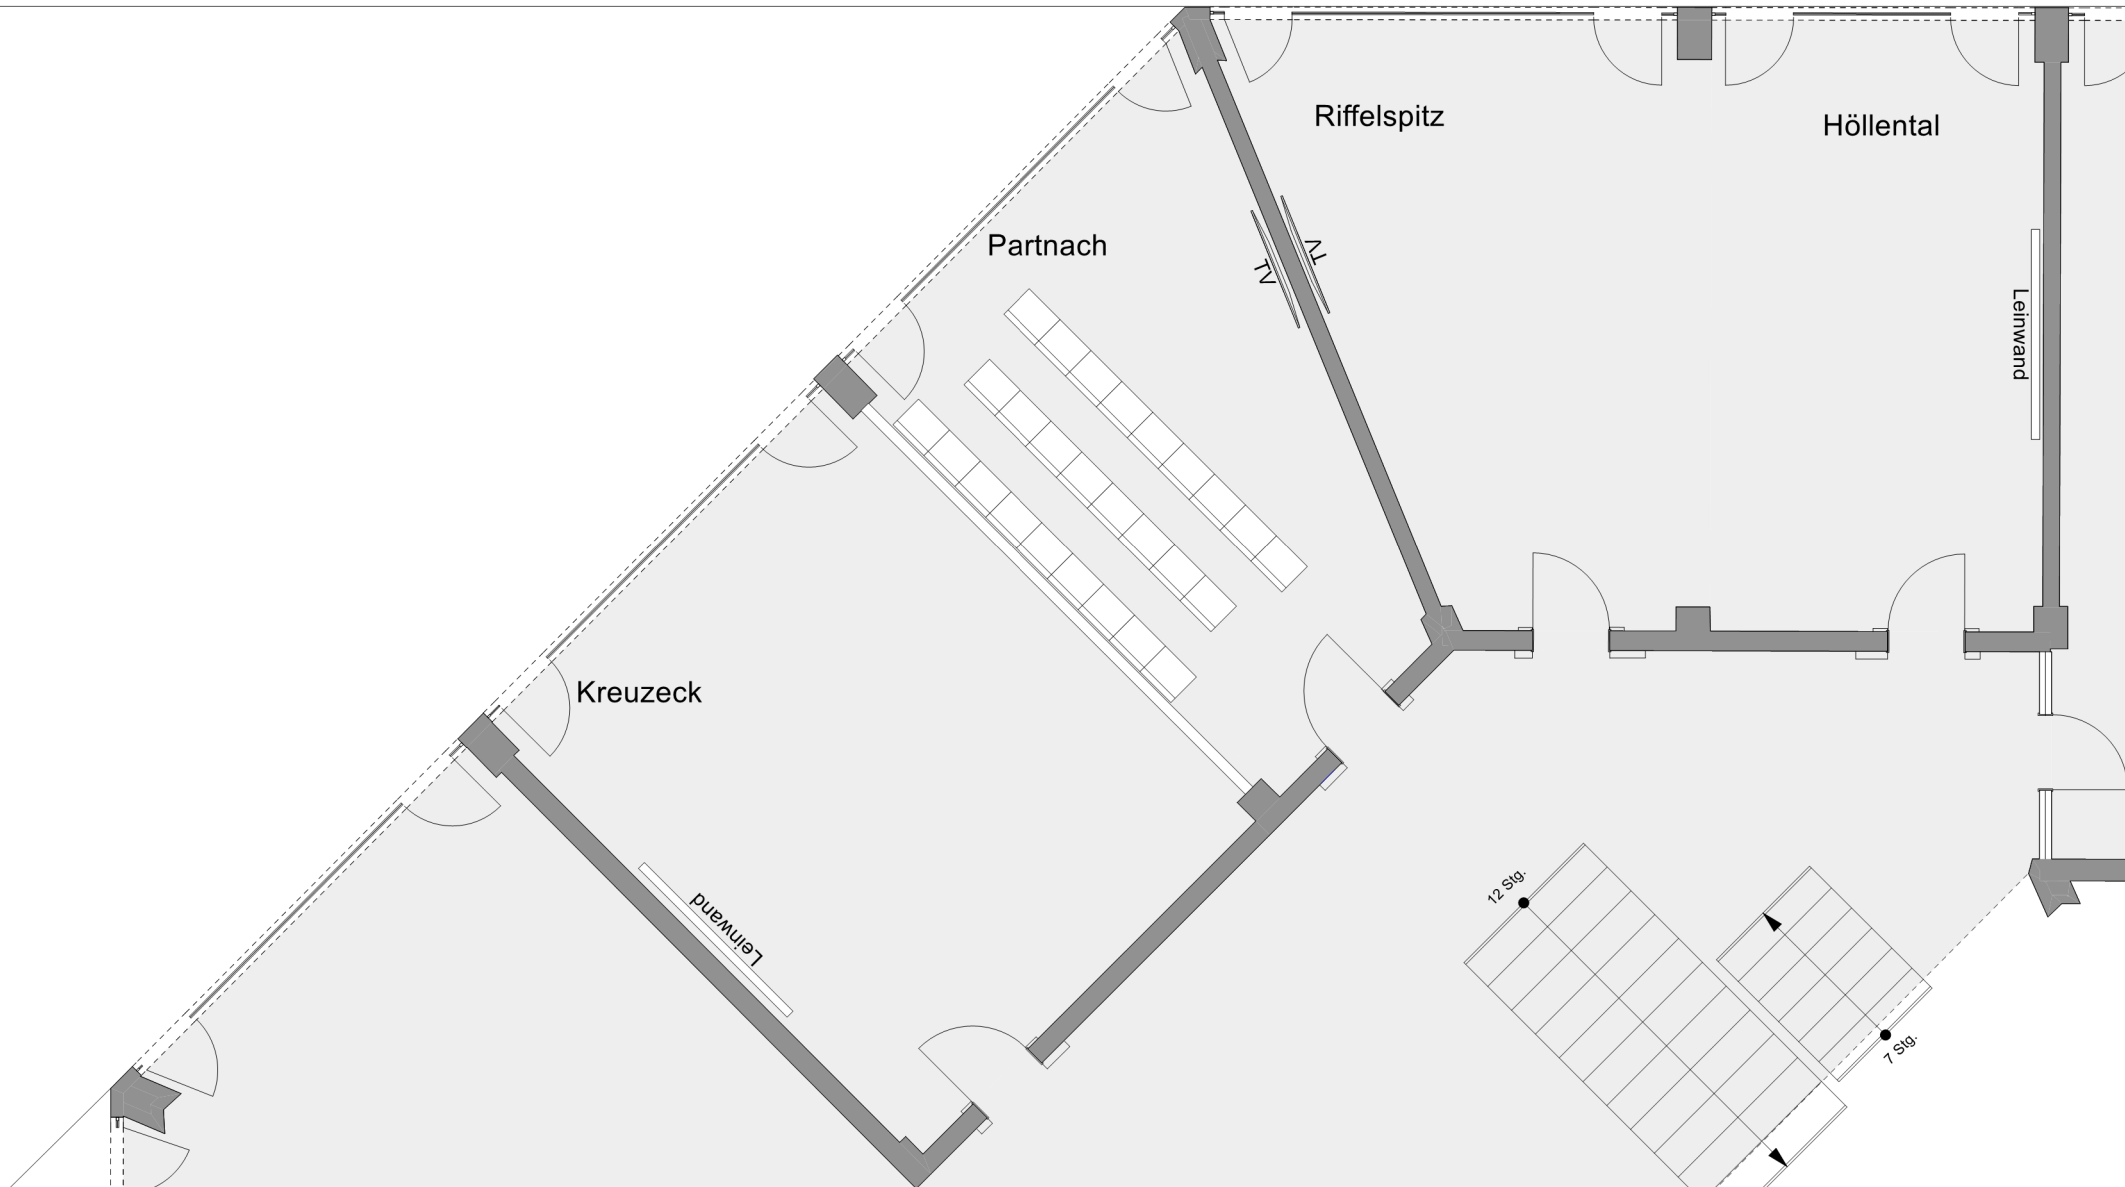

HOTEL AM BADERSEE  
ZUGSPITZDORF GRAINAU

Floor:  
Floor 1

Room:  
Partnach

Setup:  
Row seating

Persons:  
26 Persons

Dream away, breathe in the atmosphere, be inspired and indulge your senses.  
Welcome to Hotel am Badersee.